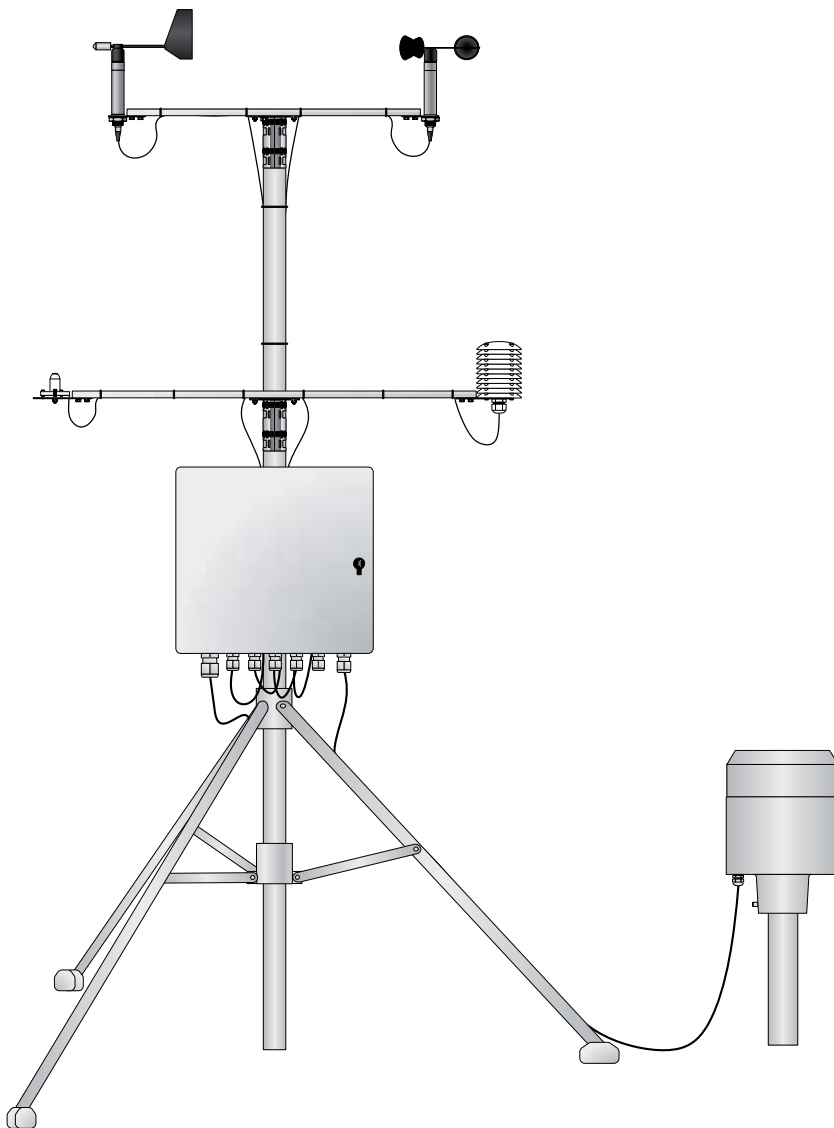

Weather station

All-in-one solution with satisfaction guarantee

These modern and economical sensors, combined with high-performance communication technology, guarantee unrestricted availability of the measured environmental parameters, in addition to reliable and precise measurement data. For almost every application, Lambrecht offers a standardised environmental measurement station. As a matter of course, we like to realise your individual requests!

Wind direction sensor
Weather proven all-metal version · high precision with low starting value · large measuring range

Wind speed sensor
Weather proven all-metal housing · high resolution with low starting value

Precipitation sensor
Weather proven all-metal housing · precise tipping bucket bearing · reliable long-term operation

Temperature humidity sensor
Proven environmental measurement technology · sensor shelter, optional artificial ventilation

Air pressure sensor
Robust measurement technology · proven industrial design

Pyranometer
Silicon pyranometer · easy alignment using the integrated circular level

Data logger
Modular design 12+1 channels · outdoor sheet steel housing