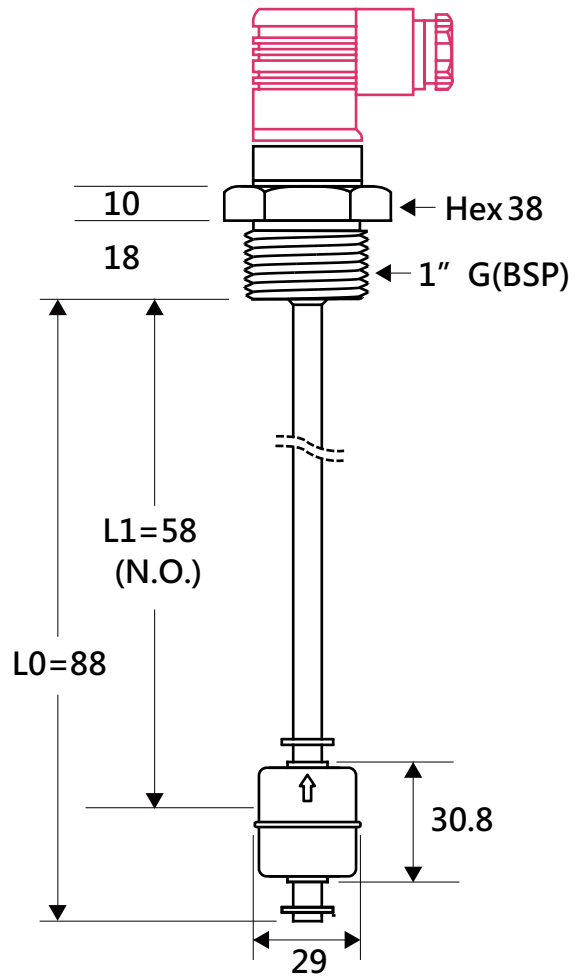

LCS-3122-XXX

LCS-3122-XXX	
Mounting Style	Internal
Mounting thread	1" G BSP
stem	SUS 316
Float	SUS 316L
Operation Temp.	-20°C To +120°C
Max.Pressure	25 bar
Float S.G.	0.85
Mini.Fluid S.G.	0.9
Contact Form	SPST
Switch Rating VA	50W
Switching Voltage Max.	240Vac/200Vdc
Switching Current Max.	0.5
Carry Current Max.	1A
Lead Wires	DIN43650(EN175301-803) /NEMA 4

LCS-3322-XXX

LCS-3322-XXX	
Mounting Style	Internal
Mounting thread	1" NPT
stem	SUS 316
Float	SUS 316L
Operation Temp.	-20°C To +120°C
Max.Pressure	20 bar
Float S.G.	0.85
Mini.Fluid S.G.	0.9
Contact Form	SPST
Switch Rating VA	50W
Switching Voltage Max.	240Vac/200Vdc
Switching Current Max.	0.5
Carry Current Max.	1A
Lead Wires	DIN43650(EN175301-803) /NEMA 4