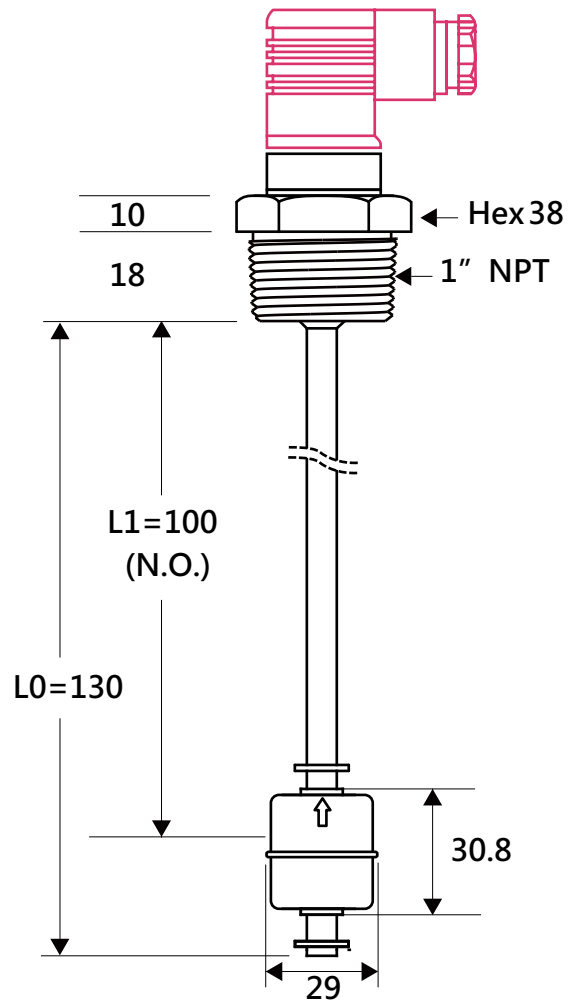

LCS-3122-XXX

LCS-3122-XXX	
Mounting Style	Internal
Mounting thread	1" G BSP
stem	SUS 316
Float	SUS 316L
Operation Temp.	-20°C To +120°C
Max.Pressure	25 bar
Float S.G.	0.85
Mini.Fluid S.G.	0.9
Contact Form	SPST
Switch Rating VA	50W
Switching Voltage Max.	240Vac/200Vdc
Switching Current Max.	0.5
Carry Current Max.	1A
Lead Wires	DIN43650(EN175301-803) /NEMA 4

LCS-3322-XXX

LCS-3322-XXX	
Mounting Style	Internal
Mounting thread	1" NPT
stem	SUS 316
Float	SUS 316L
Operation Temp.	-20°C To +120°C
Max.Pressure	20 bar
Float S.G.	0.85
Mini.Fluid S.G.	0.9
Contact Form	SPST
Switch Rating VA	50W
Switching Voltage Max.	240Vac/200Vdc
Switching Current Max.	0.5
Carry Current Max.	1A
Lead Wires	DIN43650(EN175301-803) /NEMA 4