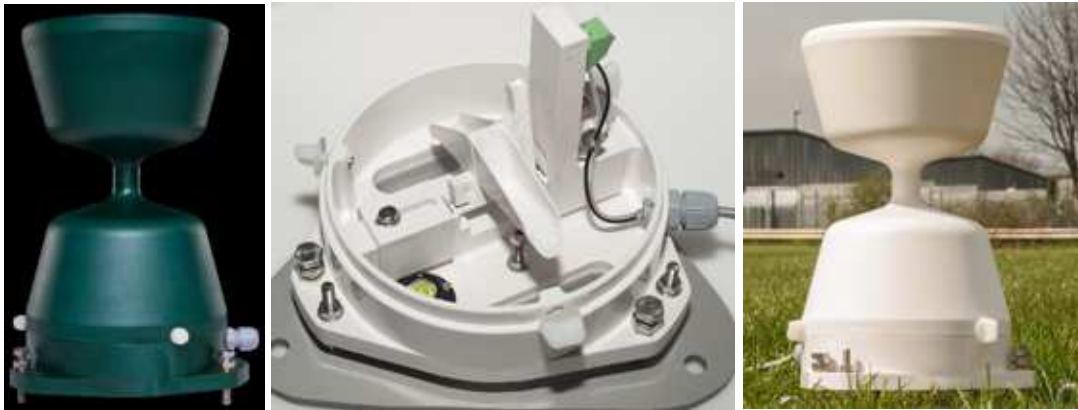

KALYX-RG AERODYNAMIC RAIN GAUGE

The Kalyx-RG: Designed for weather hobbyists or Hydro-Met projects worldwide.

The Kalyx-RG is our recommended solution for amateur meteorologists and hobbyists or for project work on a budget, but still require scientific standard rain data. The gauge is based on the physical size of the traditional 5" Met Office rain gauge with EML's unique aerodynamic profile. The Kalyx-RG is a compact solution, an ideal rain measuring instrument for the garden, allotment, or cost-conscious professional.

The Kalyx-RG is available to purchase in White or Green - both complete with a standard low density plastic tipping bucket calibrated to 0.2mm resolution. Both colour gauges are produced from UV stabilised external materials.

Traditional cylinder-shaped rain gauges are inaccurate due to the effect of wind blowing over the orifice. The physical presence of the gauge causes air to accelerate, carrying rainfall away from the collecting vessel. The effect of this can be up to a 20% reduction in rainfall catch. The unique aerodynamic shape of the EML range of scientific standard rain gauges reduces this effect, ensuring a high level of confidence in the accuracy of our measurements.

This product will be ideal for anyone who has ever wondered how much rain has fallen in their back garden or allotment. The gauge will come with the option to transmit measured data via wireless communication to a PC or mobile device and it will be displayed on a simple and clear user interface (coming soon!).