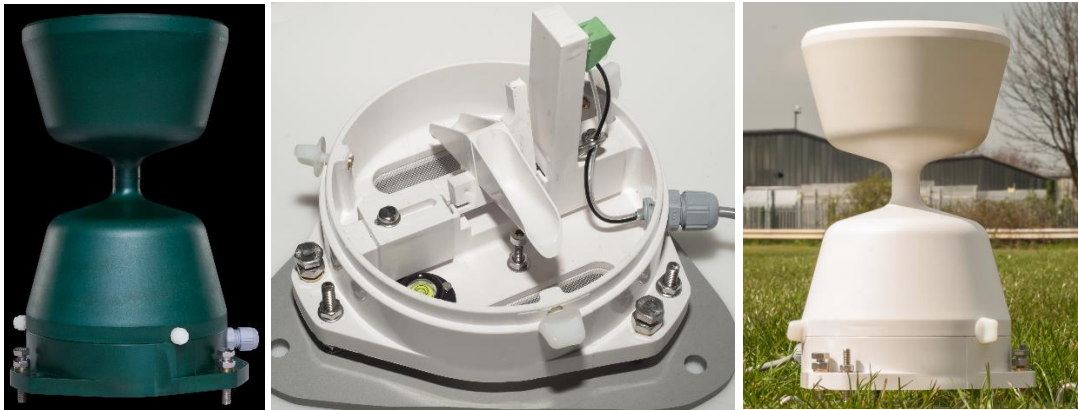

KALYX-RG AERODYNAMIC RAIN GAUGE

The Kalyx-RG: Designed for weather hobbyists or Hydro-Met projects worldwide.

The Kalyx-RG is our recommended solution for amateur meteorologists and hobbyists or for project work on a budget, but still require scientific standard rain data. The gauge is based on the physical size of the traditional 5" Met Office rain gauge with EML's unique aerodynamic profile. The Kalyx-RG is a compact solution, an ideal rain measuring instrument for the garden, allotment, or cost-conscious professional.

The Kalyx-RG is available to purchase in White or Green - both complete with a standard low density plastic tipping bucket calibrated to 0.2mm resolution. Both colour gauges are produced from UV stabilised external materials.

Traditional cylinder-shaped rain gauges are inaccurate due to the effect of wind blowing over the orifice. The physical presence of the gauge causes air to accelerate, carrying rainfall away from the collecting vessel. The effect of this can be up to a 20% reduction in rainfall catch. The unique aerodynamic shape of the EML range of scientific standard rain gauges reduces this effect, ensuring a high level of confidence in the accuracy of our measurements.

This product will be ideal for anyone who has ever wondered how much rain has fallen in their back garden or allotment. The gauge will come with the option to transmit measured data via wireless communication to a PC or mobile device and it will be displayed on a simple and clear user interface (coming soon!).